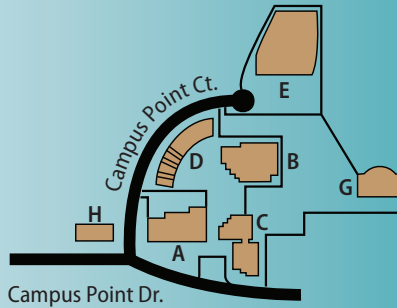

SAIC San Diego Area Map

A SAIC Campus Point Facilities

Bldg. A: 10210 Campus Point Drive
 Bldg. B: 4242 Campus Point Court
 Bldg. C: 10260 Campus Point Drive
 Bldg. D: 4242 Campus Point Court
 Bldg. E: 4161 Campus Point Court
 Bldg. G: 4110 Campus Point Court
 Bldg. H: 10140 Campus Point Drive
 tel: 858.826.6000

B SAIC Vista Facilities

2985 Scott Street
 tel: 858.826.9090

C SAIC Thornmint Facilities

10740 Thornmint Road
 tel: 858.826.9030

D SAIC Point Loma Facilities

Bldg. Q: 4065 Hancock Street
 Bldg. R: 4025 Hancock Street
 Bldg. S: 4015 Hancock Street
 Bldg. T: 4035 Hancock Street
 tel: 858.826.1676