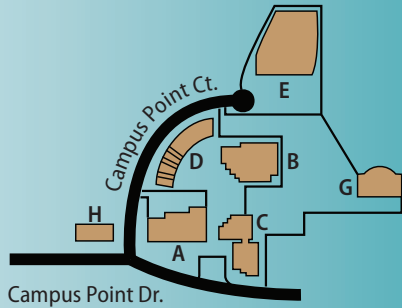

SAIC San Diego Area Map

A SAIC Campus Point Facilities

Bldg. A: 10210 Campus Point Drive
 Bldg. B: 4242 Campus Point Court
 Bldg. C: 10620 Campus Point Drive
 Bldg. D: 4242 Campus Point Court
 Bldg. E: 4161 Campus Point Court
 Bldg. G: 4110 Campus Point Court
 Bldg. H: 10140 Campus Point Drive
 tel: 858.826.6000

B SAIC Vista Facilities

2985 Scott Street
 tel: 858.826.9090

C SAIC Thornmint Facilities

10740 Thornmint Road
 tel: 858.826.9030

D SAIC Point Loma Facilities

Bldg. Q: 4065 Hancock Street
 Bldg. R: 4025 Hancock Street
 Bldg. S: 4015 Hancock Street
 Bldg. T: 4035 Hancock Street
 tel: 858.826.1676