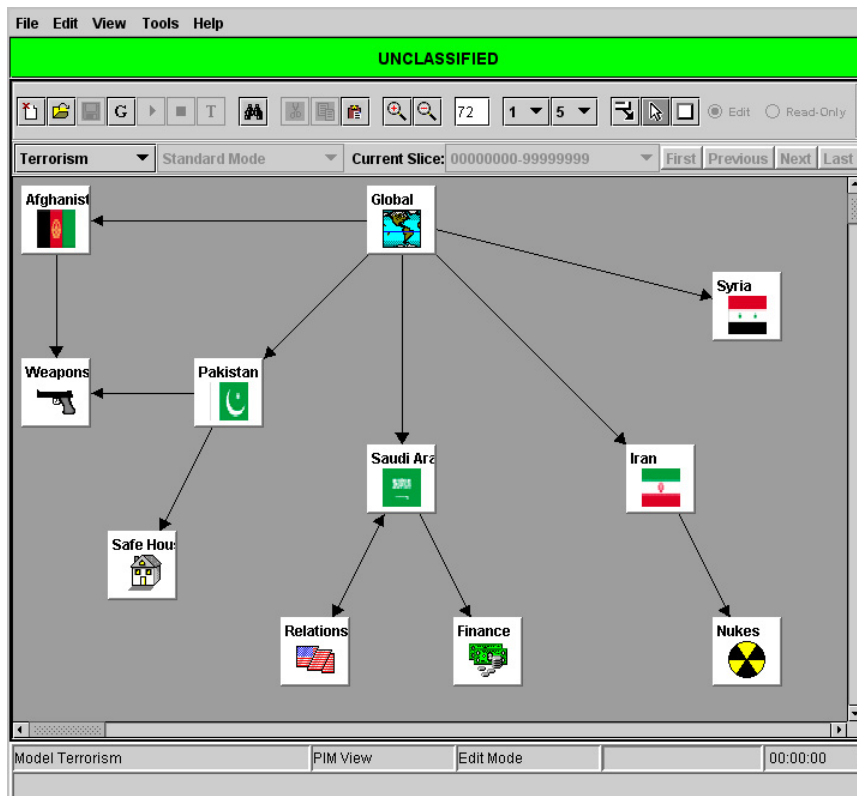

# PIM

The Personal Information Manager Tool

PIM Model View

## The PIM Tool

The Personal Information Manager (PIM) is part of a PIM/Cameo dual-purpose tool. PIM provides an information indexing and annotation capability. This tool gives you the ability to store the results of a search in a graphical filing system where stored records and collections can be independently annotated to provide commentary on their purpose and significance.

PIM models can be shared with other users within a given community of interest. This enables organizations to leverage the skills of their more experienced personnel. This sharing is accomplished with access control lists that are applied at the node and model level by the owner permitting different levels of access for different users for different portions of a model. These permissions apply only to the model elements. Access to databases and results are controlled by Pathfinder security settings. For administration purposes, users may be aggregated into access groups with permissions applied to all members.

Keyword searches of PIM nodes, models, and their annotations enable quick location of records in large PIM models.

PIM provides two viewers. The model viewer provides a two-dimensional node and link diagram where each node contains stored records. The tree viewer provides a standard tree view (similar to a file browser) of the same model. The choice of viewer is a user preference and often depends on the type of problem to be modeled. The viewer can be changed at will without affecting the model.